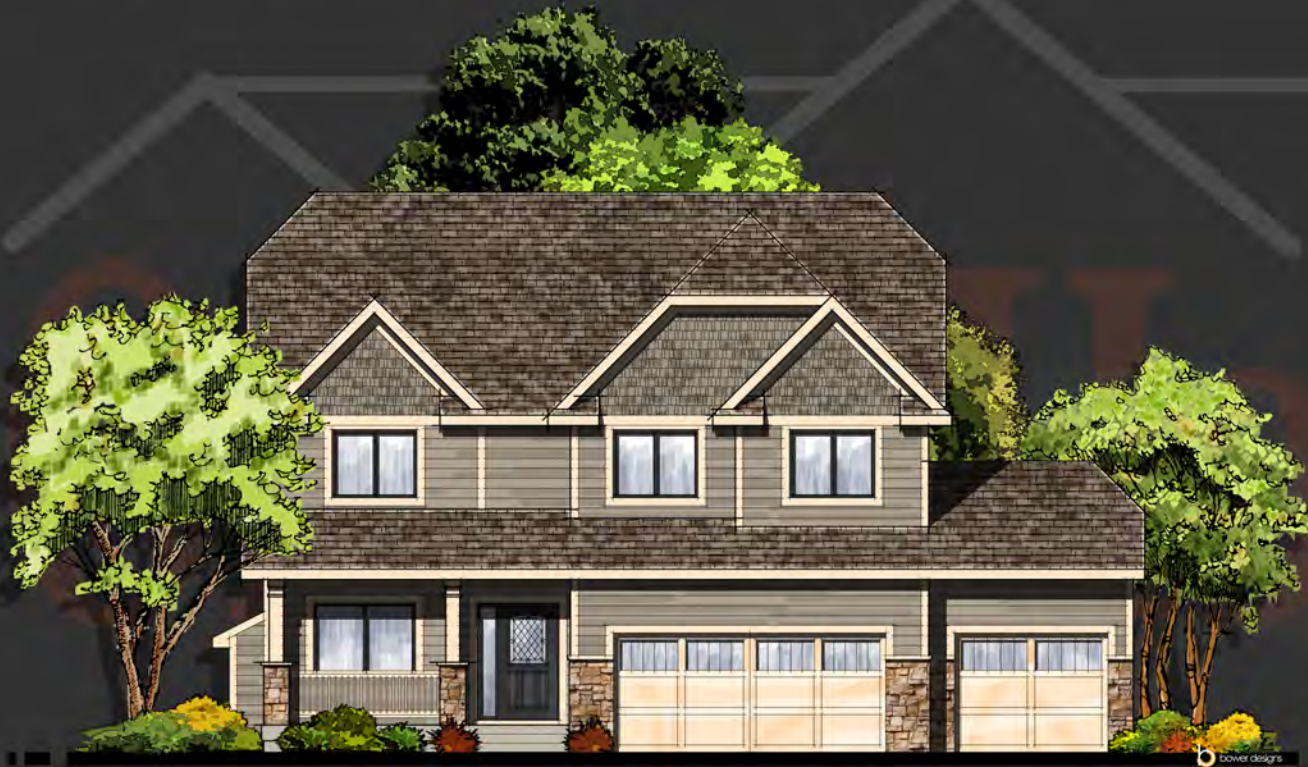

The Abingdon

2,647 Sq.Ft.

Artist's conception

Elevation and plans may be shown with options and are subject to change without notice.

Front Elevation

Main Floor
1,268 Sq.Ft.

Upper Floor
1,379 Sq.Ft.

Orton Homes