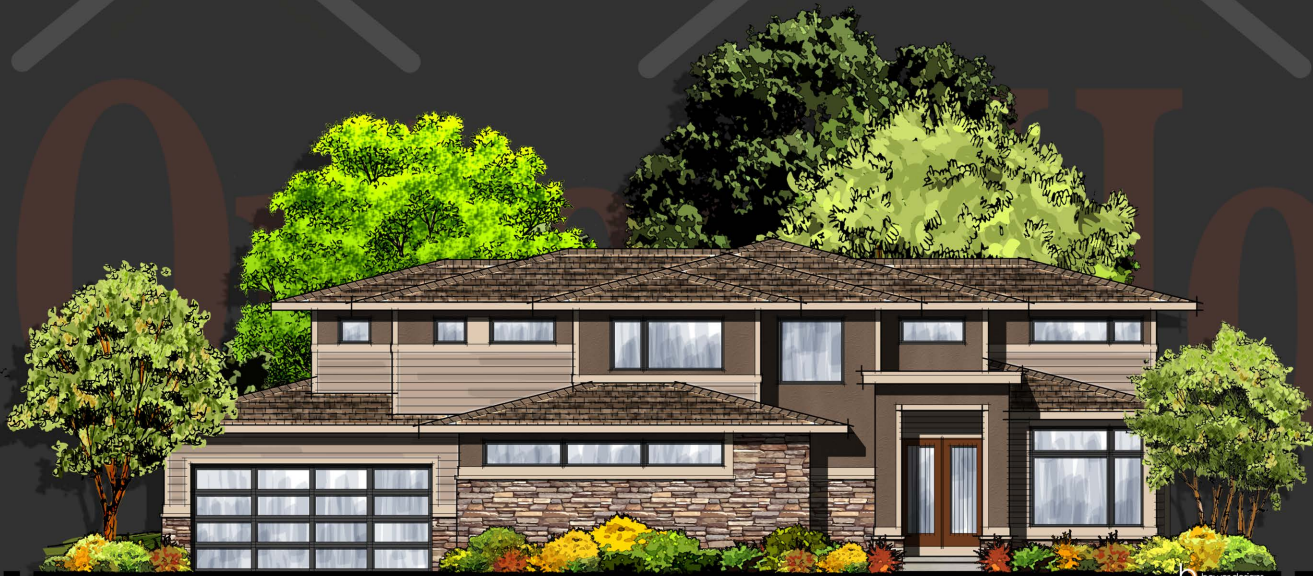

The Aspen

3,376 Sq.Ft.

Artist's conception

Elevation and plans may be shown with options and are subject to change without notice.

Front Elevation

Main Floor
1,878 Sq.Ft.

Upper Floor
1,498 Sq.Ft.

Orton Homes