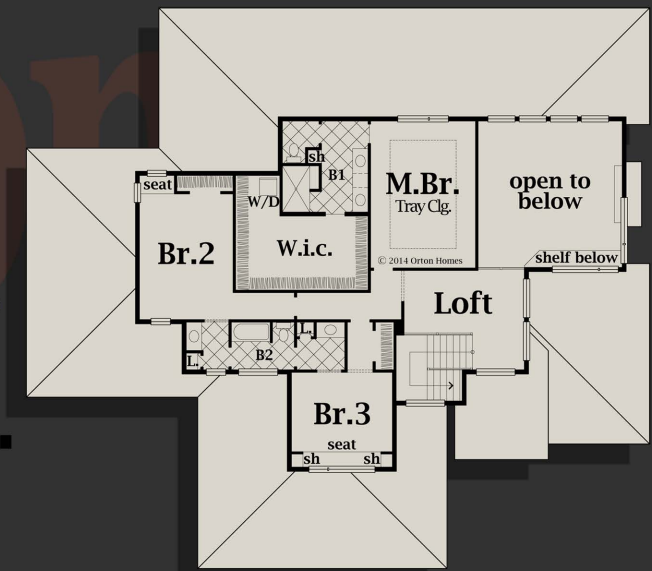

The Aspen

3,376 Sq.Ft.

Artist's conception

Elevation and plans may be shown with options and are subject to change without notice.

Front Elevation

Main Floor
1,878 Sq.Ft.

Upper Floor
1,498 Sq.Ft.

Orton Homes