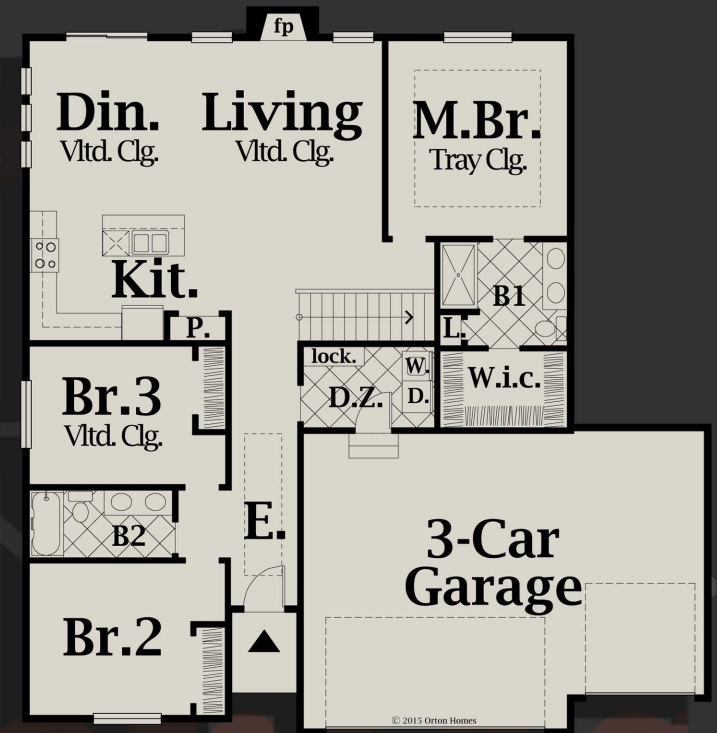

The Baldwin

1,537 Sq.Ft.

Artist's conception

Elevation and plans may be shown with options and are subject to change without notice.

Front Elevation

Main Floor
1,537 Sq.Ft.

Orton Homes

For more information visit us online at www.ortonhomes.com