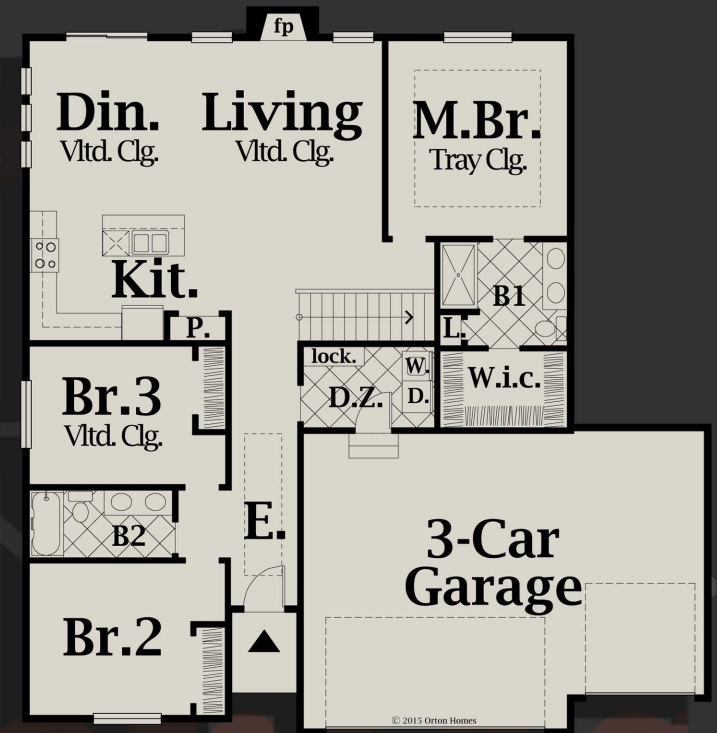

The Baldwin

1,537 Sq.Ft.

Artist's conception

Elevation and plans may be shown with options and are subject to change without notice.

Front Elevation

Main Floor
1,537 Sq.Ft.

The Orton Homes logo, featuring a stylized white outline of a house with three gables above the brand name 'Orton Homes' in a large, bold, orange serif font.