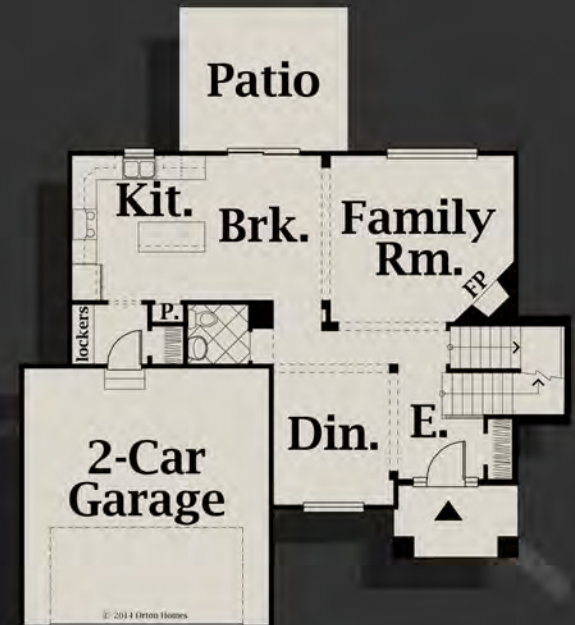

# The Banbury

1,818 Sq.Ft.

*Artist's conception*

*Elevation and plans may be shown with options and are subject to change without notice.*

*Front Elevation*

*Main Floor*  
930 Sq.Ft.

*Upper Floor*  
888 Sq.Ft.