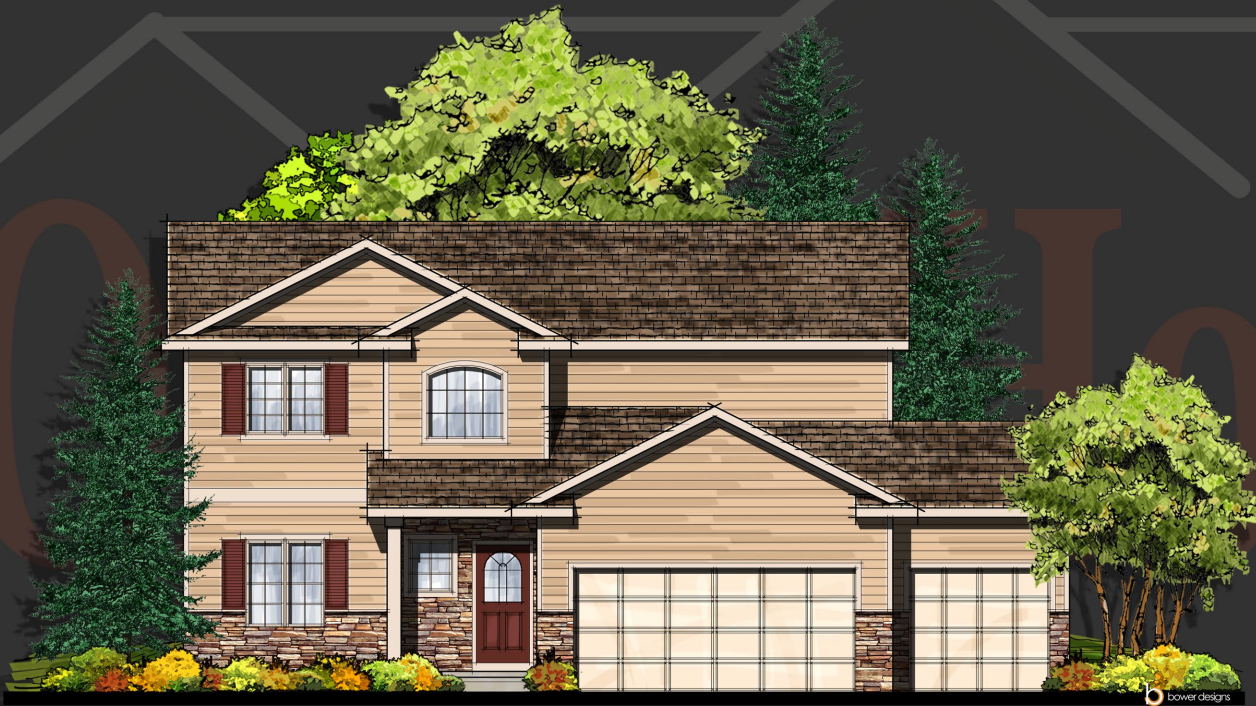

The Dublin

1,847 Sq.Ft.

Artist's conception

Elevation and plans may be shown with options and are subject to change without notice.

Main Floor
954 Sq.Ft.

Upper Floor
893 Sq.Ft.

Front Elevation

Orton Homes