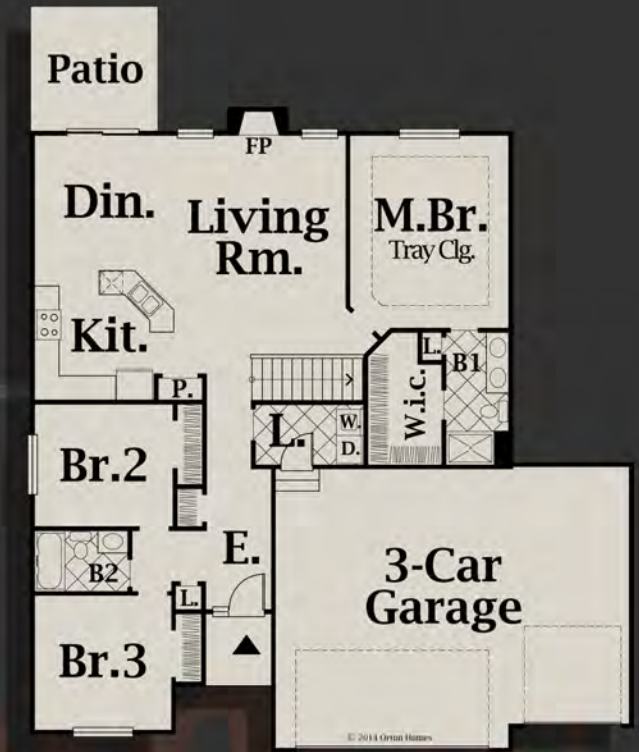

# The Everest

1,501 Sq.Ft.

*Artist's conception*

*Elevation and plans may be shown with options and are subject to change without notice.*

Front Elevation

Main Floor  
1,501 Sq.Ft.

Orton Homes

For more information visit us online at [www.ortonhomes.com](http://www.ortonhomes.com)