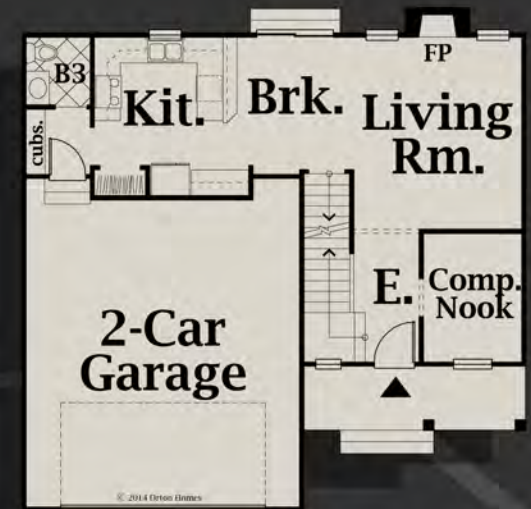

# The Islington

1,500 Sq.Ft.

*Artist's conception*

*Elevation and plans may be shown with options and are subject to change without notice.*

*Front Elevation*

*Main Floor*  
725 Sq.Ft.

*Upper Floor*  
775 Sq.Ft.