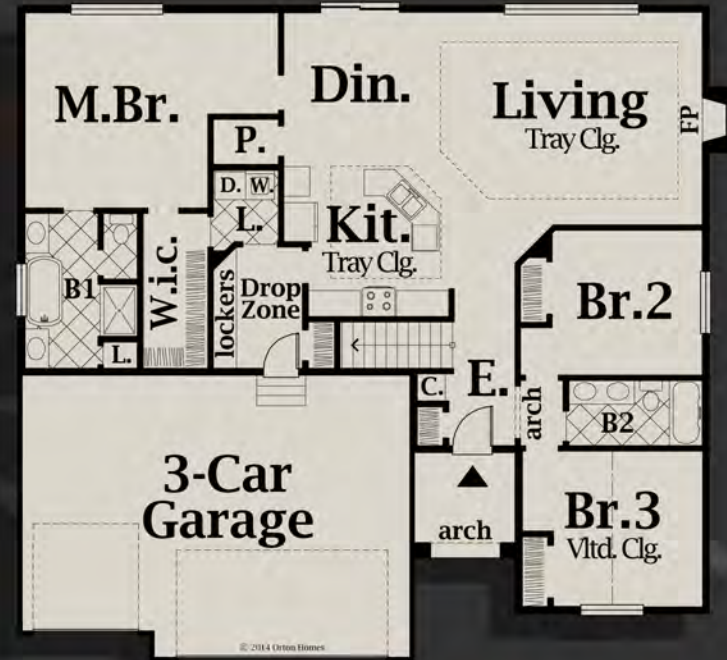

The Kensington

1,765 Sq.Ft.

Artist's conception

Elevation and plans may be shown with options and are subject to change without notice.

Main Floor
1,765 Sq.Ft.

Front Elevation

Orton Homes

For more information visit us online at www.ortonhomes.com