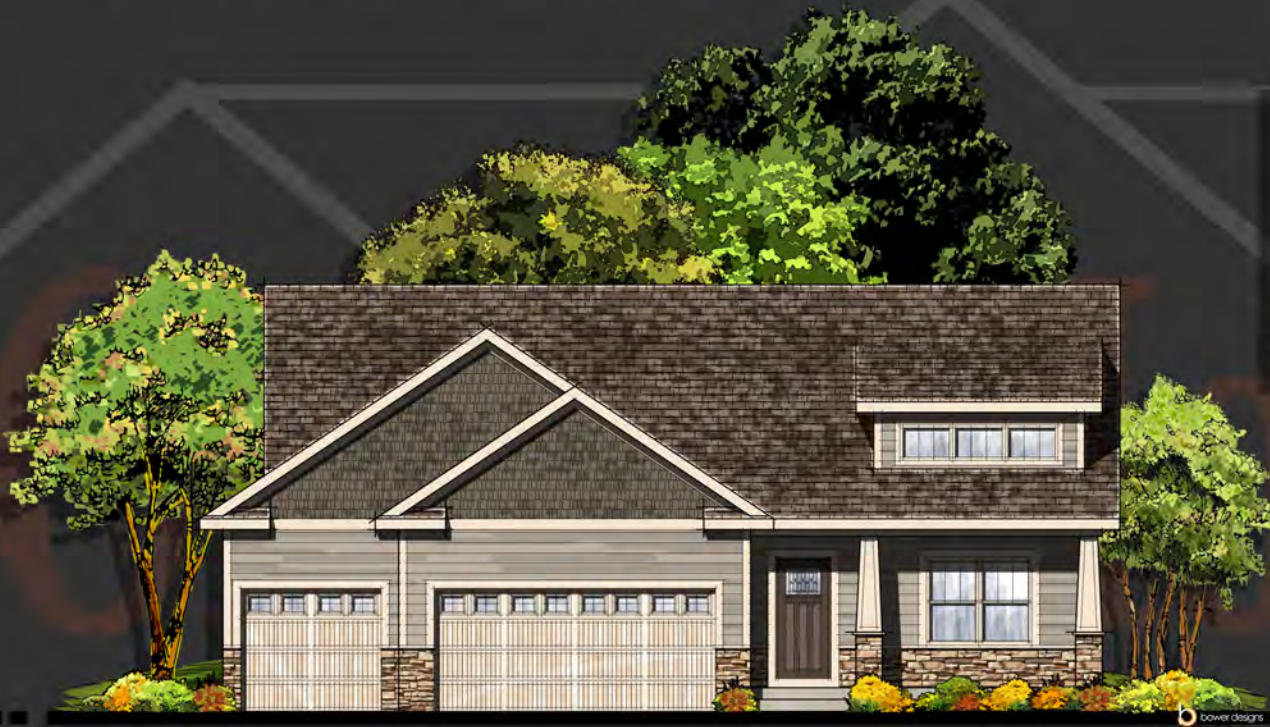

The Manchester

1,650 Sq.Ft.

Artist's conception

Elevation and plans may be shown with options and are subject to change without notice.

Front Elevation

Main Floor
1,650 Sq.Ft.

Orton Homes

For more information visit us online at www.ortonhomes.com