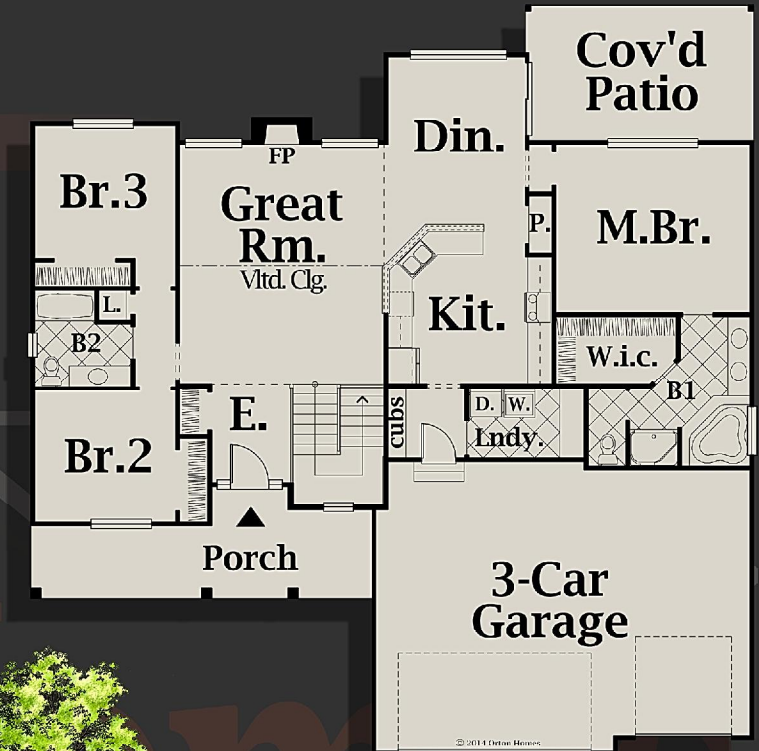

# The Nottingham

1,841 Sq.Ft.

*Artist's conception*

*Elevation and plans may be shown with options and are subject to change without notice.*

*Main Floor*  
1,841 Sq.Ft.

*Front Elevation*

**Orton Homes**

For more information visit us online at [www.ortonhomes.com](http://www.ortonhomes.com)