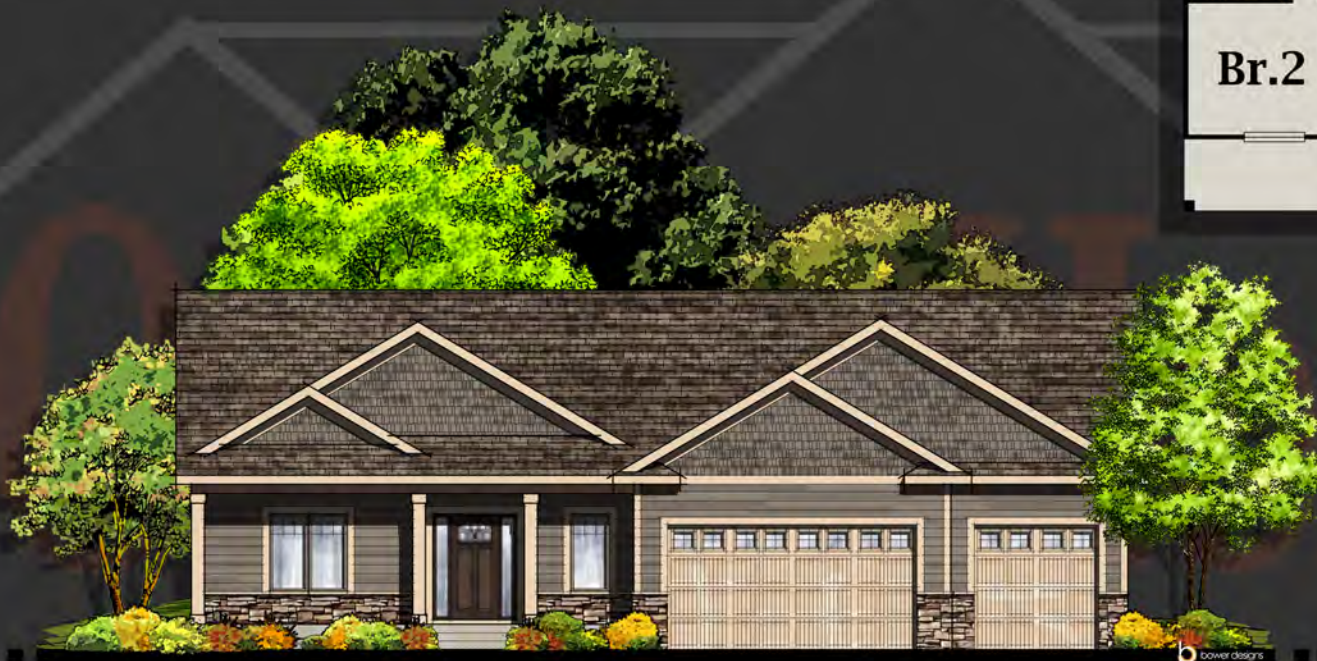

The Nottingham

1,841 Sq.Ft.

Artist's conception

Elevation and plans may be shown with options and are subject to change without notice.

Front Elevation

Main Floor
1,841 Sq.Ft.

**Orton Homes**

For more information visit us online at www.ortonhomes.com