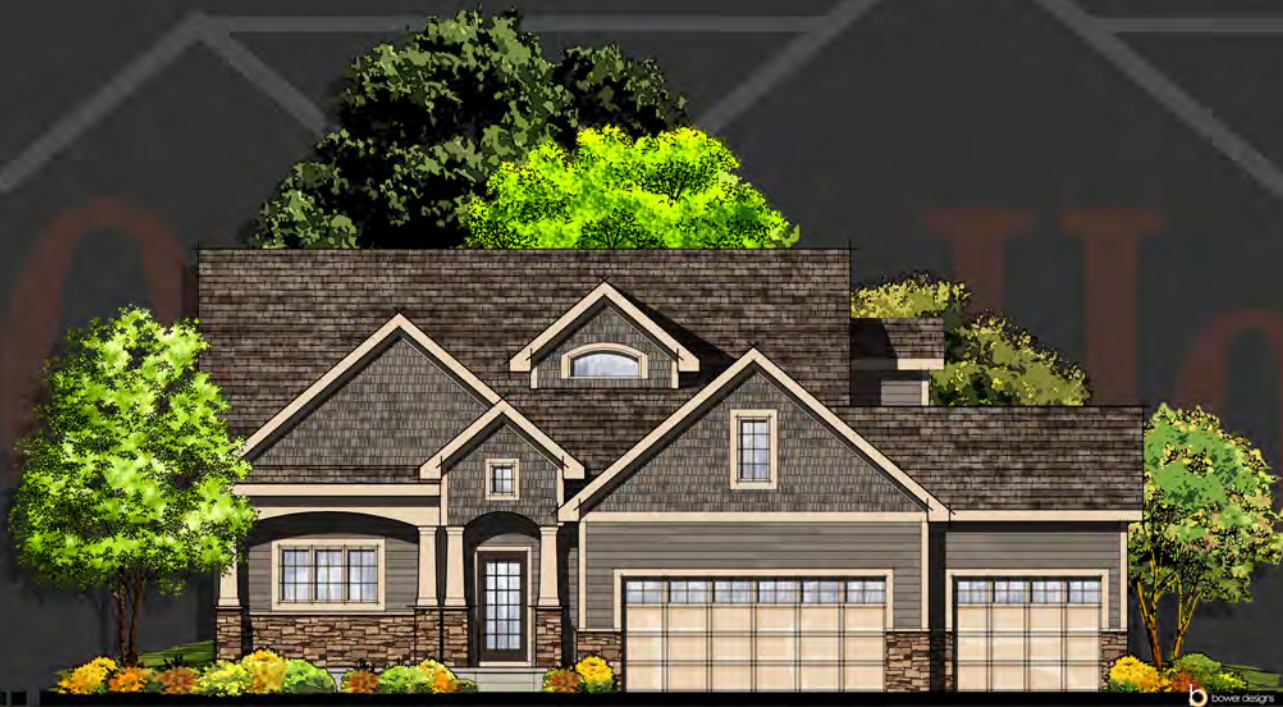

The Ridgewood

2,018 Sq.Ft.

Artist's conception

Elevation and plans may be shown with options and are subject to change without notice.

Front Elevation

Main Floor
1,302 Sq.Ft.

Upper Floor
716 Sq.Ft.

Orton Homes