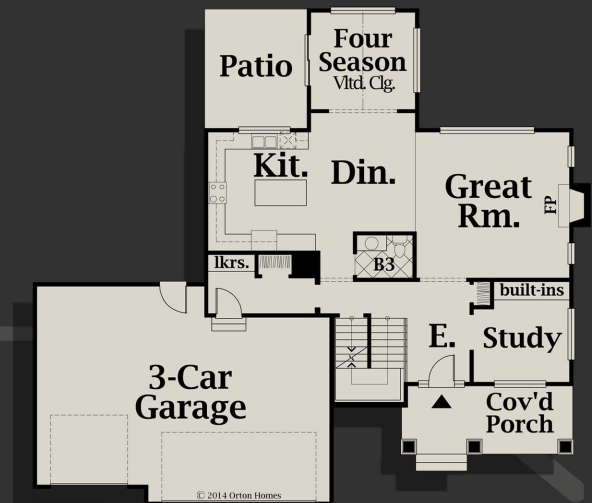

The Stratford

2,780 Sq.Ft.

Artist's conception

Elevation and plans may be shown with options and are subject to change without notice.

Front Elevation

Main Floor
1,377 Sq.Ft.

Upper Floor
1,403 Sq.Ft.

Orton Homes