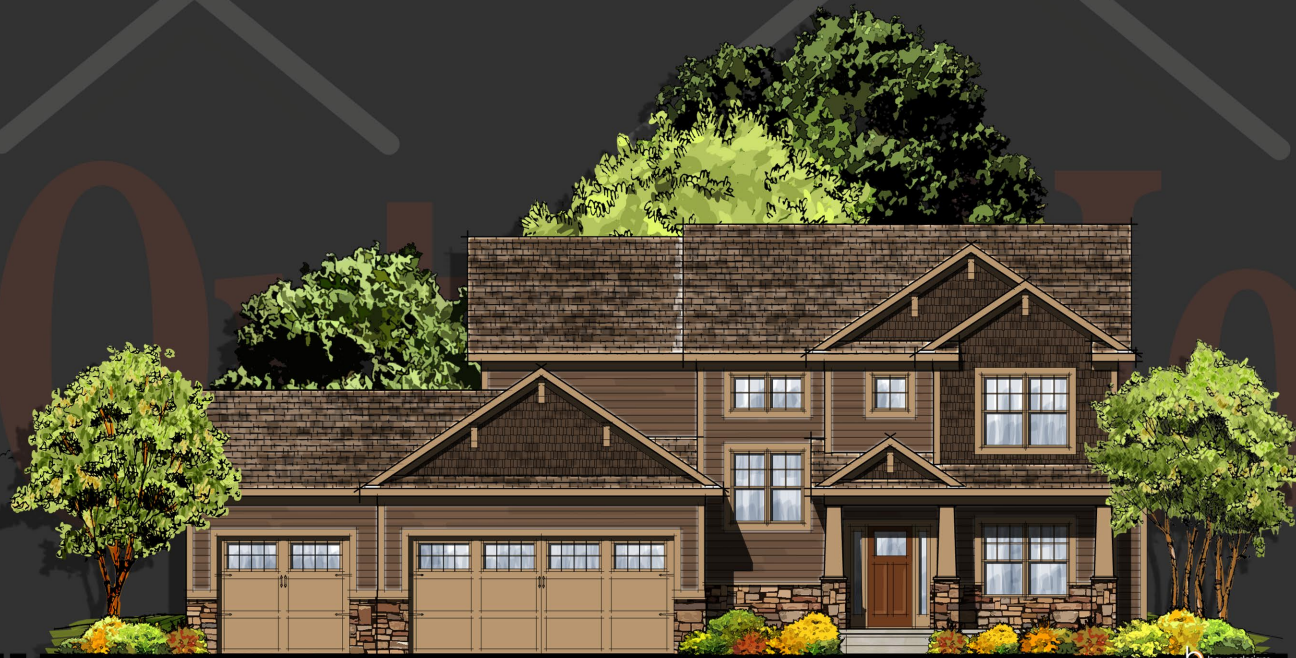

The Stratford

2,780 Sq.Ft.

Artist's conception

Elevation and plans may be shown with options and are subject to change without notice.

Front Elevation

Main Floor
1,377 Sq.Ft.

Upper Floor
1,403 Sq.Ft.

Orton Homes